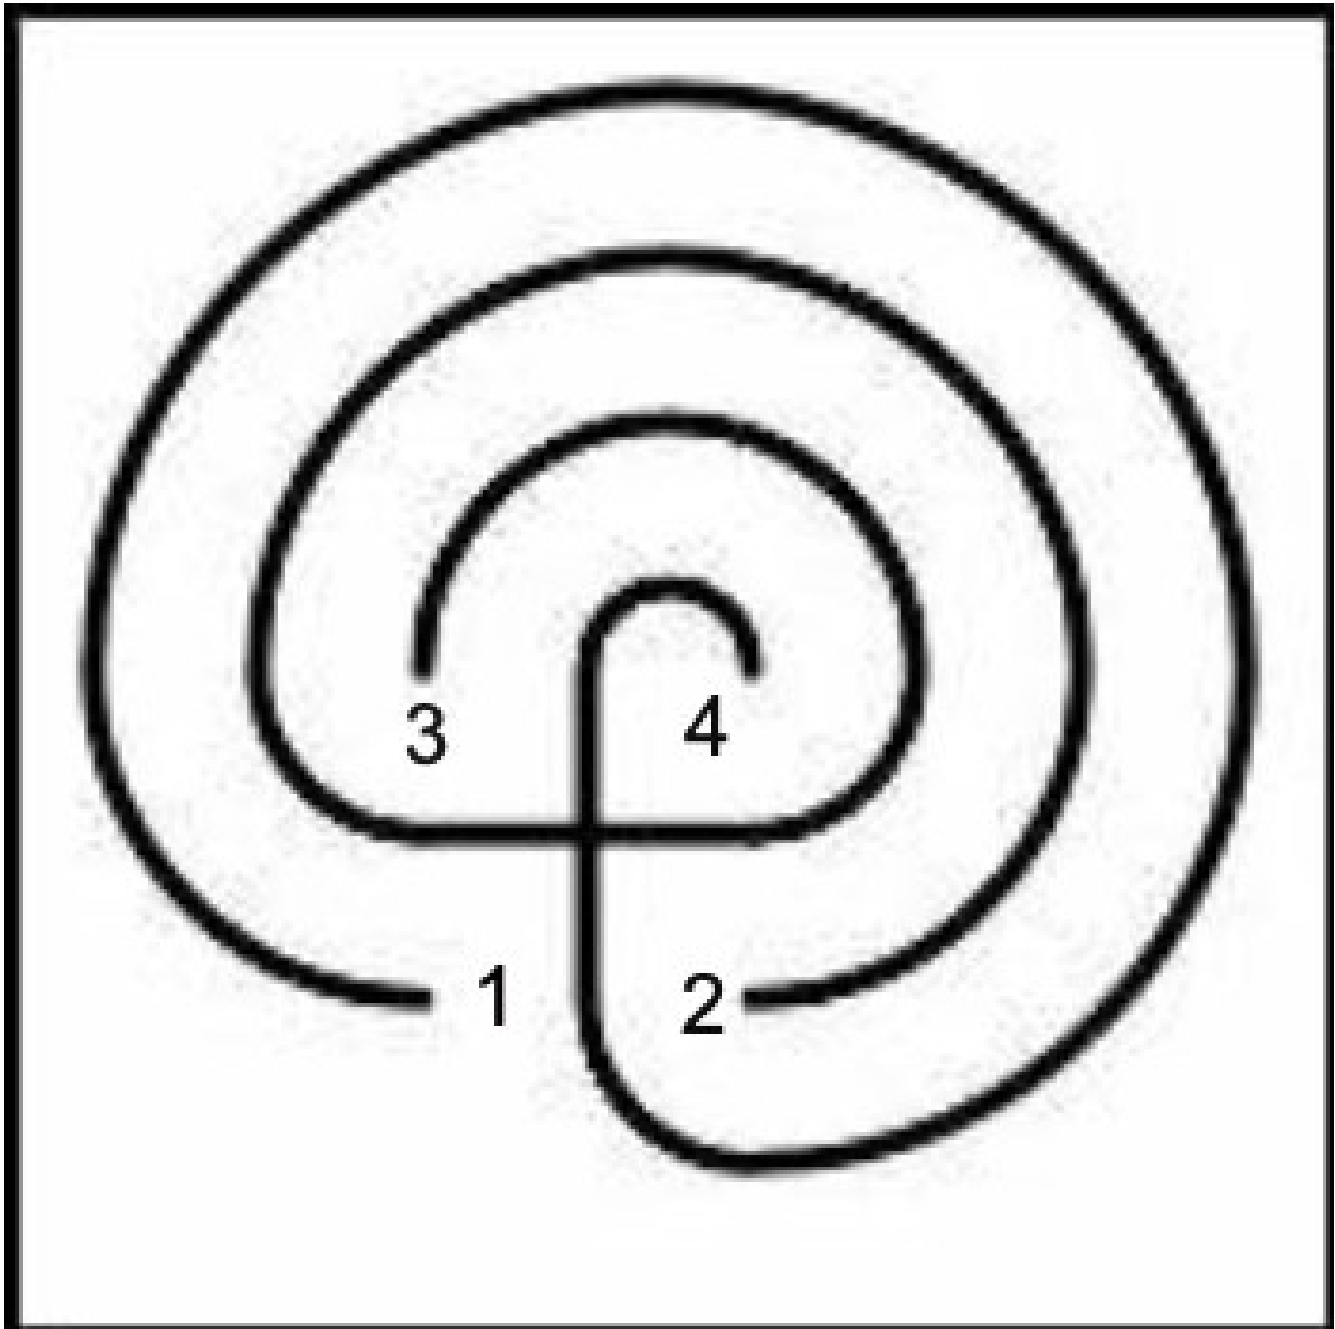

Four Card Reading Layout

1: The Foundation.

This card will highlight the basis of the reading, the question which it will be addressing.

2: The Encounter.

This card will illustrate the change of direction caused by Spirit acting through events.

3: The Expansion.

This card supports the new direction which is an outgrowth of what went before.

4: The Destiny Card.

This card will indicate the intended place of completion as this question is answered.